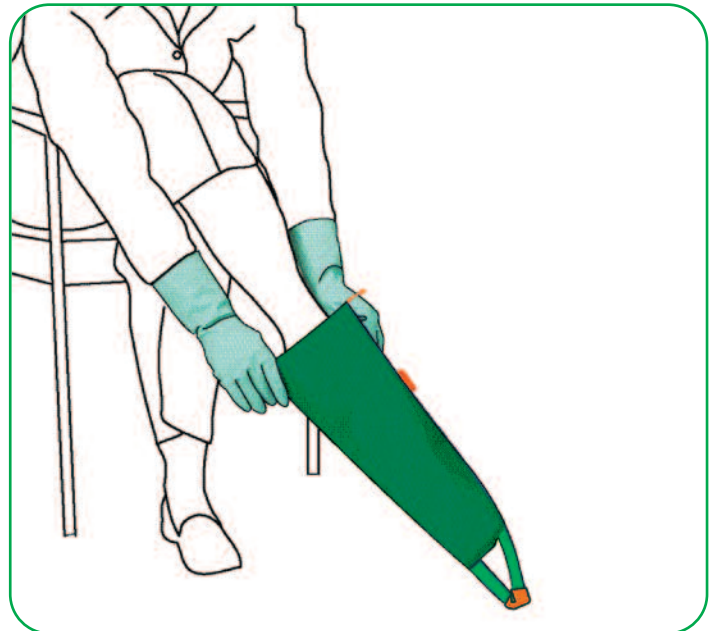

Sim-Slide®

One solution for two problems!

Product benefits

- Two in one
- Reduction of physical strain for both caregiver and user
- Increase in patient's independence and therapy compliance
- Stockings retain therapeutic graduated compression longer
- Easy to use
- Saves time and money
- Durable
- Take it anywhere

Product range

Sim-Slide

size	shoe size
small	≤34-37
medium	38-41
large	42-45
x-large	≥46

TSS12-006 (P6 Sim-Slide_Eng)