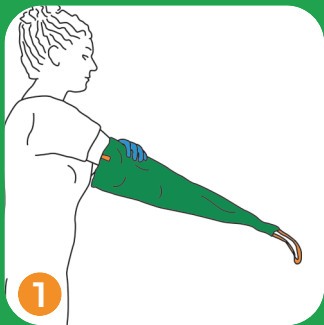

Easy-Slide ARM

Scan the QR code to watch the video instructions

The user friendly donning aid for medical compression arm sleeves

Arion Easy-Slide Arm makes putting on compression arm sleeves quick and easy thanks to its unique sliding properties. This straightforward donning method requires very little physical effort from the compression wearer or his caregiver. Simply put the aid over your arm and slide your medical compression arm sleeve up the limb over the application aid. Arion Easy-Slide Arm helps compression wearers enjoy the convenience of putting on compression arm sleeves independently and regularly.

Before you start:

Make sure the product is ready for use:

- Fold back the extra fabric into the „green bag“
- Align the fold line with the top of the orange labels

In case the compression garment has a silicon border, make sure to turn it outwards

Donning instructions

Use a door handle to make it easier pulling out the Easy-Slide Arm

Compression therapy made easier

Arion donning and doffing aids for medical compression garments

Easy to Use

- Minimize friction between compression garment and skin
- Reduce physical strain for both compression wearers and caregivers
- Promote independence of compression wearers