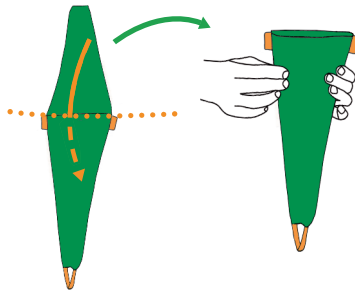

Easy-Slide ARM

Scan the QR code to watch the video instructions

The user friendly donning aid for medical compression arm sleeves

Arion Easy-Slide Arm makes putting on compression arm sleeves quick and easy thanks to its unique sliding properties. This straightforward donning method requires very little physical effort from the compression wearer or his caregiver. Simply put the aid over your arm and slide your medical compression arm sleeve up the limb over the application aid. Arion Easy-Slide Arm helps compression wearers enjoy the convenience of putting on compression arm sleeves independently and regularly.

Before you start:

Make sure the product is ready for use:

- Fold back the extra fabric into the „green bag“
- Align the fold line with the top of the orange labels

In case the compression garment has a silicon border, make sure to turn it outwards

Donning instructions

Use a door handle to make it easier pulling out the Easy-Slide Arm

Compression therapy made easier

Arion donning and doffing aids for medical compression garments

Easy to Use

- Minimize friction between compression garment and skin
- Reduce physical strain for both compression wearers and caregivers
- Promote independence of compression wearers

Arion Easy-Slide Arm

SIZES

Art. Nr.	Size	Length EU	Length UK
E01510	Small	55.5 cm	22 inch
E01505	Medium	62.5 cm	25 inch
E01506			

Should you need another size, Arion can customize the product according to your needs.