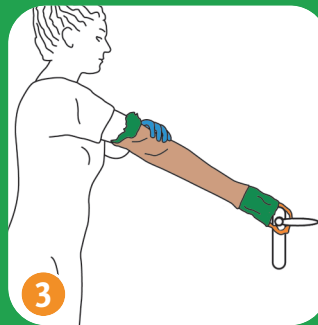

Easy-Slide ARM

Scan the QR code to watch the video instructions

The user friendly donning aid for medical compression arm sleeves

Arion Easy-Slide Arm makes putting on compression arm sleeves quick and easy thanks to its unique sliding properties. This straightforward donning method requires very little physical effort from the compression wearer or his caregiver. Simply put the aid over your arm and slide your medical compression arm sleeve up the limb over the application aid. Arion Easy-Slide Arm helps compression wearers enjoy the convenience of putting on compression arm sleeves independently and regularly.

Before you start:

Make sure the product is ready for use:

- Fold back the extra fabric into the „green bag“
- Align the fold line with the top of the orange labels

In case the compression garment has a silicon border, make sure to turn it outwards

Donning instructions

Use a door handle to make it easier pulling out the Easy-Slide Arm

Compression therapy made easier

Arion donning and doffing aids for medical compression garments

Easy to Use

- Minimize friction between compression garment and skin
- Reduce physical strain for both compression wearers and caregivers
- Promote independence of compression wearers