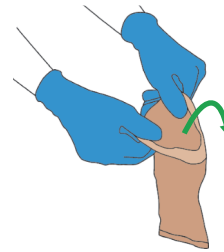

Easy-Slide ARM

Scan the QR code to watch the video instructions

The user friendly donning aid for medical compression arm sleeves

Arion Easy-Slide Arm makes putting on compression arm sleeves quick and easy thanks to its unique sliding properties. This straightforward donning method requires very little physical effort from the compression wearer or his caregiver. Simply put the aid over your arm and slide your medical compression arm sleeve up the limb over the application aid. Arion Easy-Slide Arm helps compression wearers enjoy the convenience of putting on compression arm sleeves independently and regularly.

Before you start:

Make sure the product is ready for use:

- Fold back the extra fabric into the „green bag“
- Align the fold line with the top of the orange labels

In case the compression garment has a silicon border, make sure to turn it outwards

Donning instructions

Use a door handle to make it easier pulling out the Easy-Slide Arm

Compression therapy made easier

Arion donning and doffing aids for medical compression garments

Easy to Use

- Minimize friction between compression garment and skin
- Reduce physical strain for both compression wearers and caregivers
- Promote independence of compression wearers

Safe to Apply

- Reduce risk of skin damage ; can be especially beneficial in case of high skin sensitivity or leg ulcers
- Contribute to a longer garment lifetime by preventing damage from fingers and nails
- Help maintaining the original compression longer and avoiding garments from overstretching and distortion