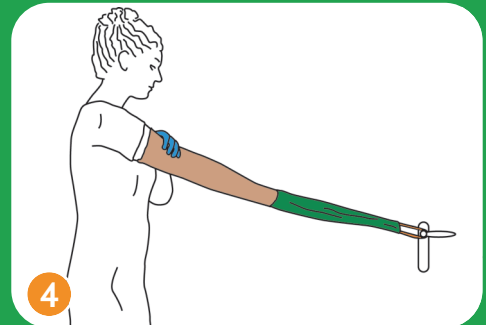

Easy-Slide ARM

Scan the QR code to watch the video instructions

The user friendly donning aid for medical compression arm sleeves

Arion Easy-Slide Arm makes putting on compression arm sleeves quick and easy thanks to its unique sliding properties. This straightforward donning method requires very little physical effort from the compression wearer or his caregiver. Simply put the aid over your arm and slide your medical compression arm sleeve up the limb over the application aid. Arion Easy-Slide Arm helps compression wearers enjoy the convenience of putting on compression arm sleeves independently and regularly.

Before you start:

Make sure the product is ready for use:

- Fold back the extra fabric into the „green bag“
- Align the fold line with the top of the orange labels

In case the compression garment has a silicon border, make sure to turn it outwards

Donning instructions

Use a door handle to make it easier pulling out the Easy-Slide Arm

Compression therapy made easier

Arion donning and doffing aids for medical compression garments

Easy to Use

- Minimize friction between compression garment and skin
- Reduce physical strain for both compression wearers and caregivers
- Promote independence of compression wearers