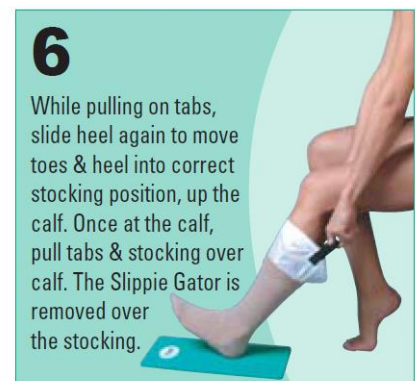

Slippie Gator

For Open And Closed Toe Stockings

The Slippie Gator is a reliable donning aid for donning and doffing open and closed toe compression garments. Ideal for clients that have a hard time bending over at the waist, the garment glides over the smooth surface of the Gator Aid and is guided into place by the Easy Pad. The Slippie Gator can be purchased as a set or as individual pieces.

Instructions

DONNING (Putting Your Stockings On)

DOFFING (Taking Your Stockings Off)

INSTGATOR 0110

Toomac Solutions
DIVISION OF TOOMAC HOLDINGS LTD

32D Poland Road, Glenfield, Auckland 0627
PO Box 36190, Northcote, Auckland 0748
Freephone: 0508 443 5347
Email: juzo@toomac.co.nz
www.toomacsolutions.co.nz

Model: 1920 Slippie Gator and Easy Pad
1921 Slippie Gator Only
1922 Easy Pad Only

Sizes: Regular and Large (1920 & 1921)

Color: Slippie Gator - white, Easy Pad - green