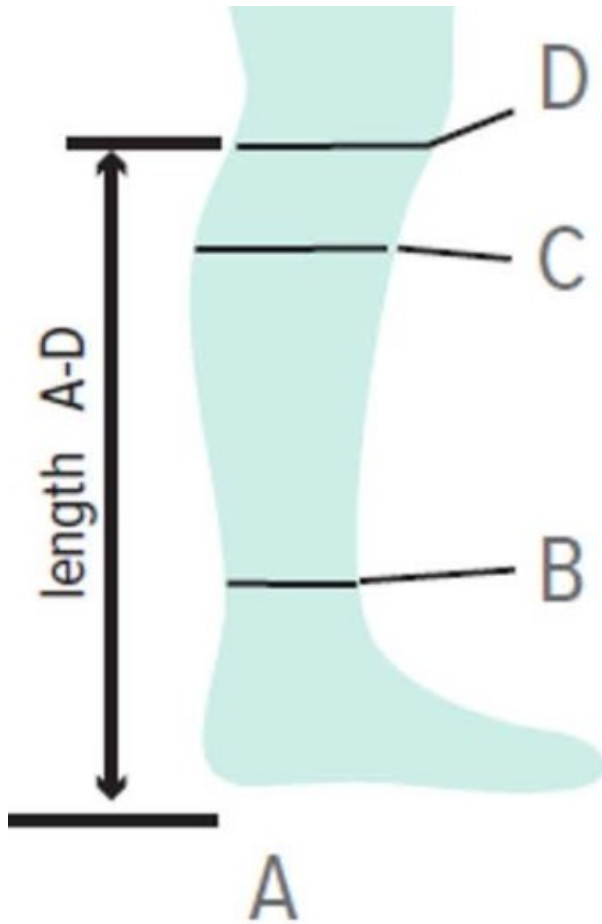

Size Chart for Juzo Liner 6083 Wrap Liner

	Small	Medium	Large	X-Large	2X-Large	3X-Large
Calf	29-35cm	34-40cm	37-44cm	41-48cm	46-53cm	50-60cm
Ankle	18-21cm	21-24cm	24-27cm	27-31cm	31-35cm	36-47cm

AD Regular <40cm